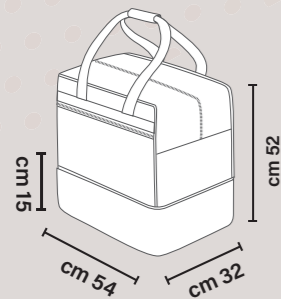

30 pcs same size and colour - stessa misura e colore

010 navy

011 black

BACK POCKET
TASCA NEL RETRO

SIDE POCKETS
TASCHE LATERALI

BIG

BAG
BORSA

Code **7682NL**

100% Polyester 600D

Capacity	Upper compartment	64 lt
	Lower compartment	26 lt

Capienza	Vano superiore	64 lt
	Scomparto inferiore	26 lt

10 pcs same colour - stesso colore

010 navy

08 royal

04 red

Plastic Box *Fondo Rigido*
h 15 cm
CODE **7456**