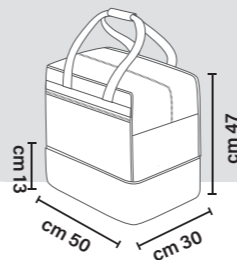

011 black

MEDIUM

BAG
BORSA

Code **7683NL**

100% Polyester 600D

Capacity	Upper compartment	51 lt
	Lower compartment	19,5 lt

Capienza	Vano superiore	51 lt
	Scomparto inferiore	19,5 lt

10 pcs same colour - stesso colore